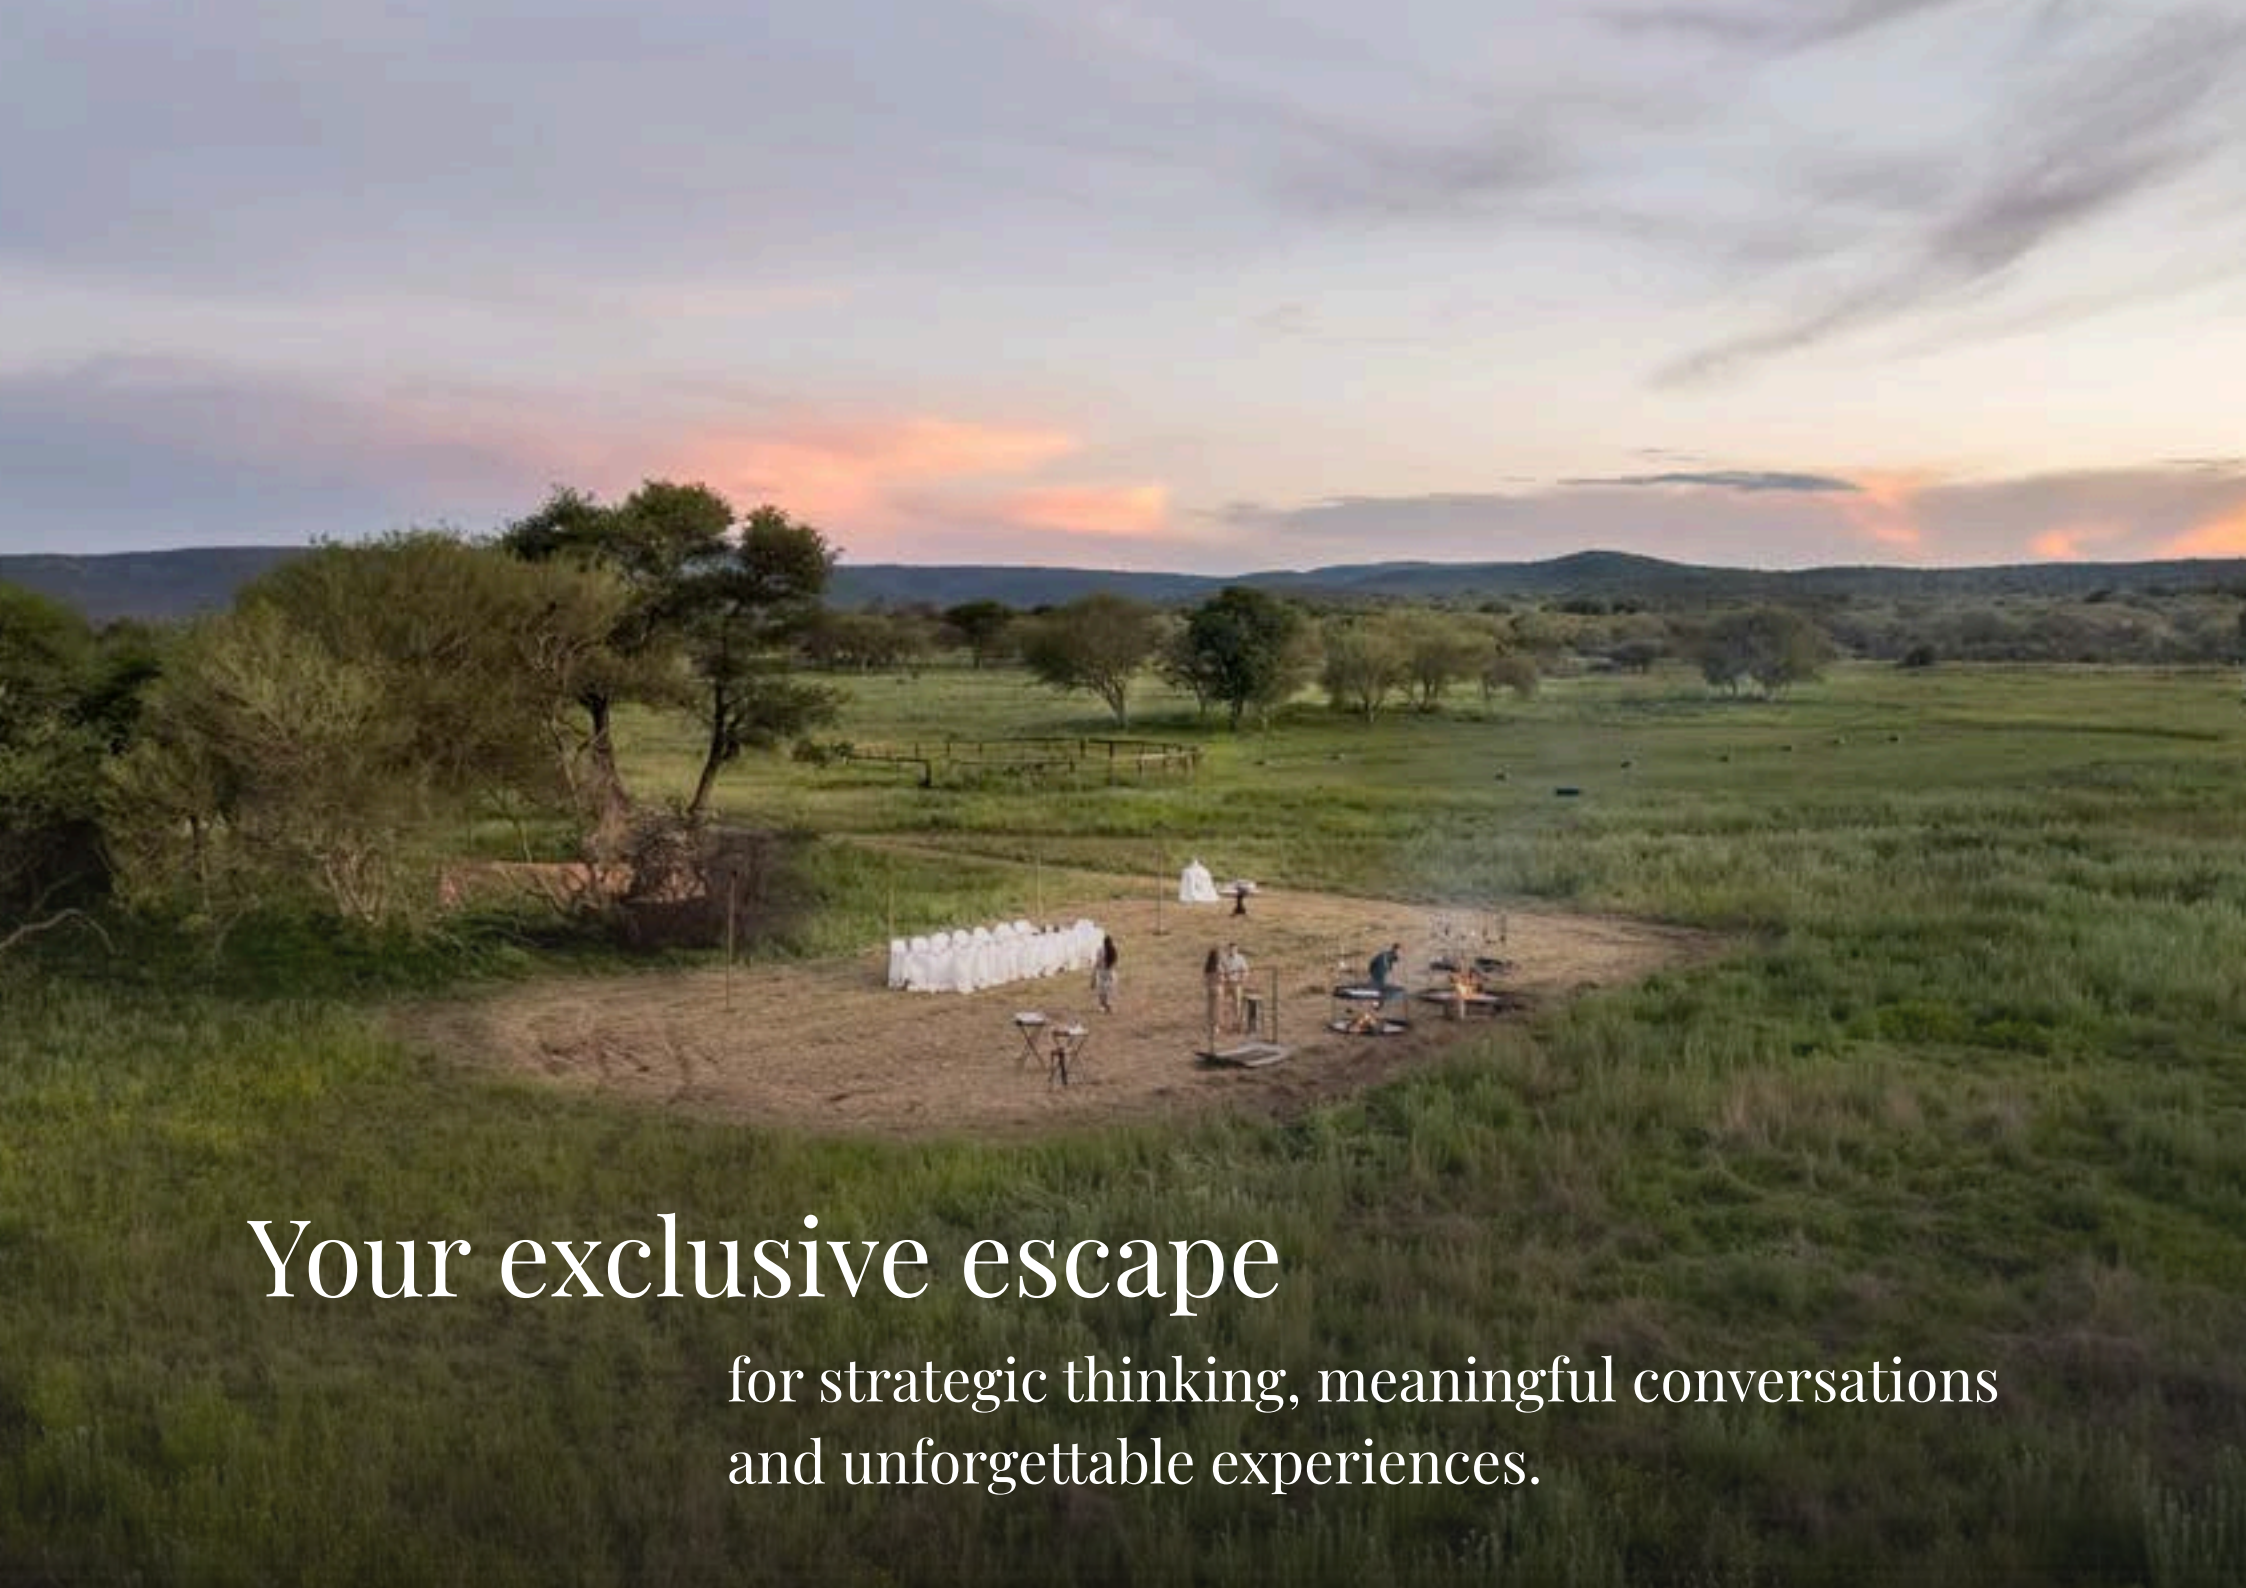

Your exclusive escape

for strategic thinking, meaningful conversations
and unforgettable experiences.